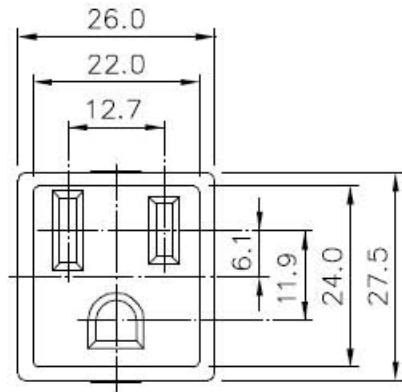

### 3514 SERIES

MOUNTING HOLE  
(FOR REFERENCE)

PANEL THICK { 1.0~1.2  
2.0~2.5