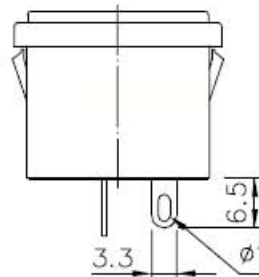

### 3514 SERIES

MOUNTING HOLE  
(FOR REFERENCE)

PANEL THICK { 1.0~1.2  
2.0~2.5