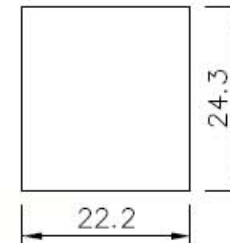

### 3514 SERIES

MOUNTING HOLE  
(FOR REFERENCE)

PANEL THICK { 1.0~1.2  
2.0~2.5