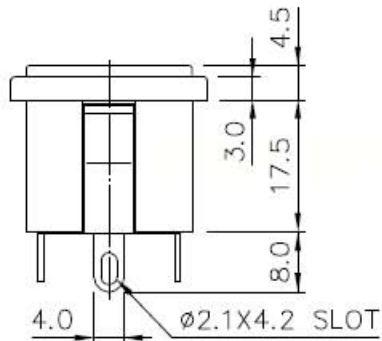

### 3514 SERIES

MOUNTING HOLE  
(FOR REFERENCE)

PANEL THICK { 1.0~1.2  
2.0~2.5