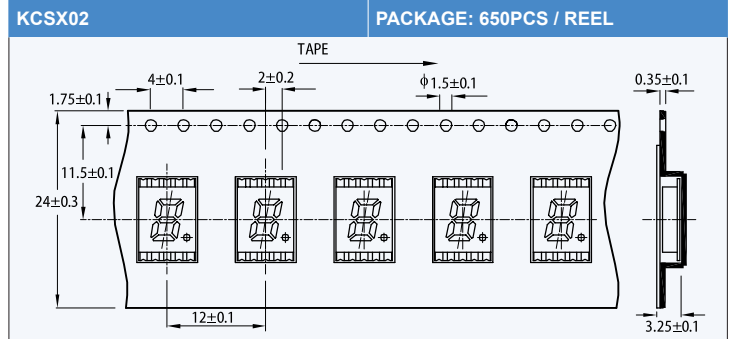

## SMD TAPE SPECIFICATIONS

NOTE: 1. All dimensions are in millimeters.

SMD TAPE SPECIFICATIONS

NOTE: 1. All dimensions are in millimeters.