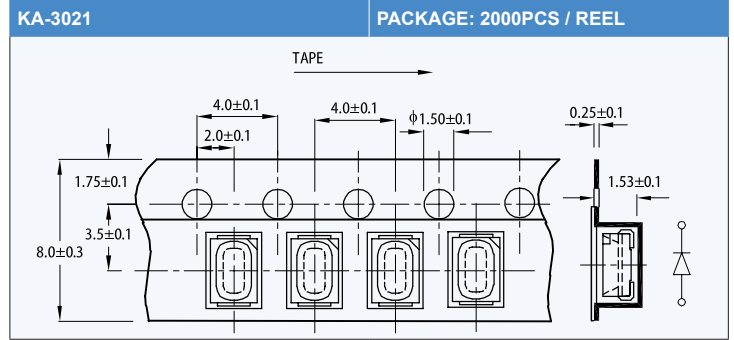

## SMD TAPE SPECIFICATIONS

NOTE: 1. All dimensions are in millimeters.

SMD TAPE SPECIFICATIONS

NOTE: 1. All dimensions are in millimeters.