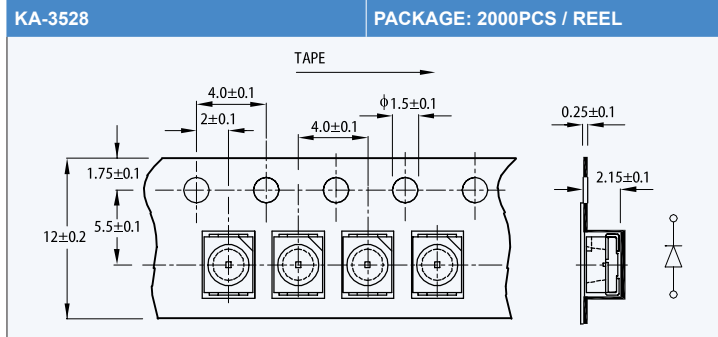

## SMD TAPE SPECIFICATIONS

NOTE: 1. All dimensions are in millimeters.

SMD TAPE SPECIFICATIONS

NOTE: 1. All dimensions are in millimeters.