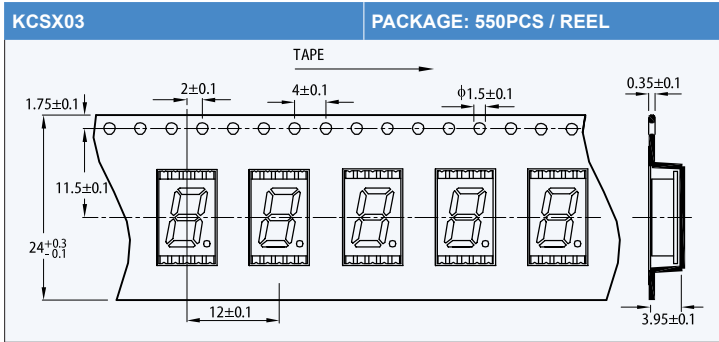

## SMD TAPE SPECIFICATIONS

NOTE: 1. All dimensions are in millimeters.

SMD TAPE SPECIFICATIONS

NOTE: 1. All dimensions are in millimeters.