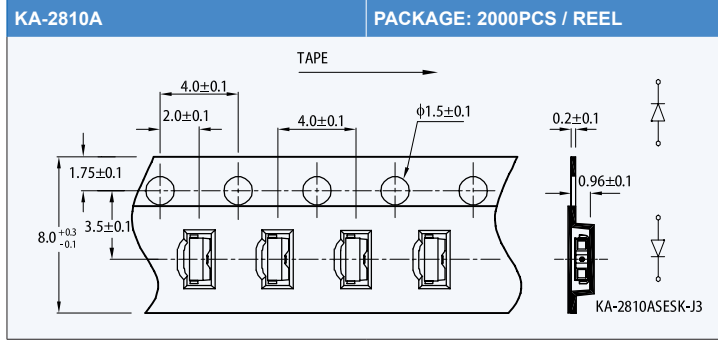

## SMD TAPE SPECIFICATIONS

NOTE: 1. All dimensions are in millimeters.

SMD TAPE SPECIFICATIONS

NOTE: 1. All dimensions are in millimeters.