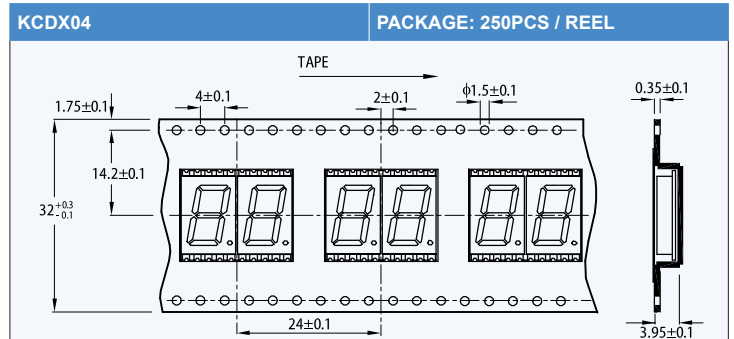

## SMD TAPE SPECIFICATIONS

NOTE: 1. All dimensions are in millimeters.

SMD TAPE SPECIFICATIONS

NOTE: 1. All dimensions are in millimeters.