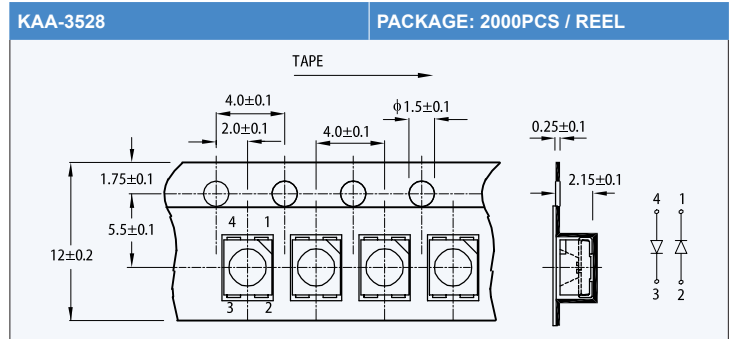

## SMD TAPE SPECIFICATIONS

NOTE: 1. All dimensions are in millimeters.

SMD TAPE SPECIFICATIONS

NOTE: 1. All dimensions are in millimeters.