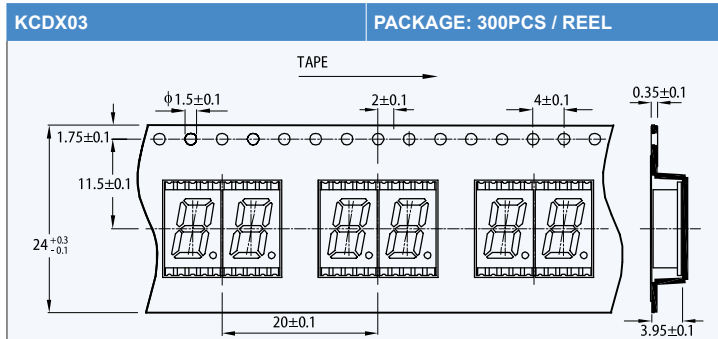

## SMD TAPE SPECIFICATIONS

NOTE: 1. All dimensions are in millimeters.

SMD TAPE SPECIFICATIONS

NOTE: 1. All dimensions are in millimeters.