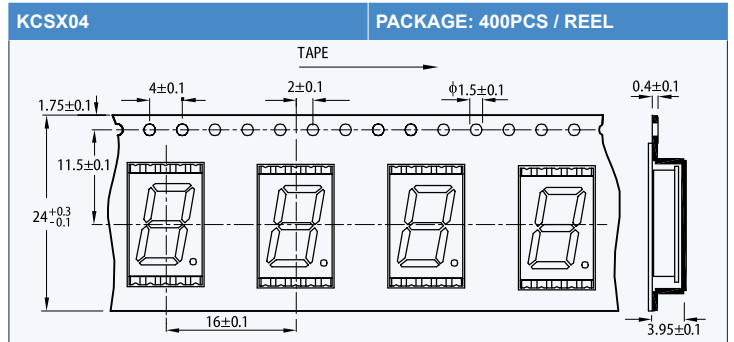

## SMD TAPE SPECIFICATIONS

NOTE: 1. All dimensions are in millimeters.

SMD TAPE SPECIFICATIONS

NOTE: 1. All dimensions are in millimeters.