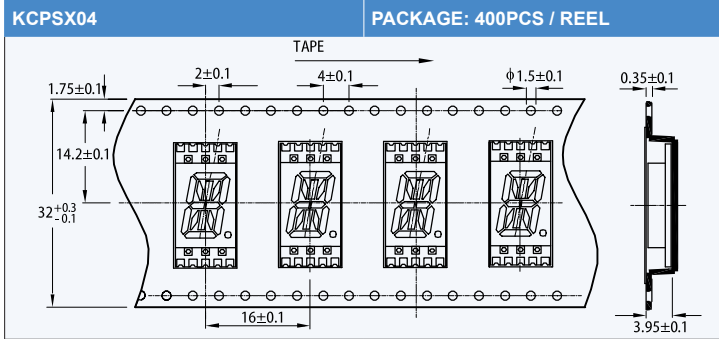

## SMD TAPE SPECIFICATIONS

NOTE: 1. All dimensions are in millimeters.

SMD TAPE SPECIFICATIONS

NOTE: 1. All dimensions are in millimeters.