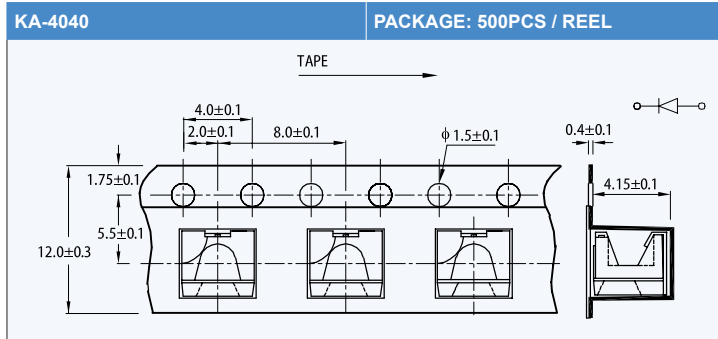

## SMD TAPE SPECIFICATIONS

NOTE: 1. All dimensions are in millimeters.

SMD TAPE SPECIFICATIONS

NOTE: 1. All dimensions are in millimeters.