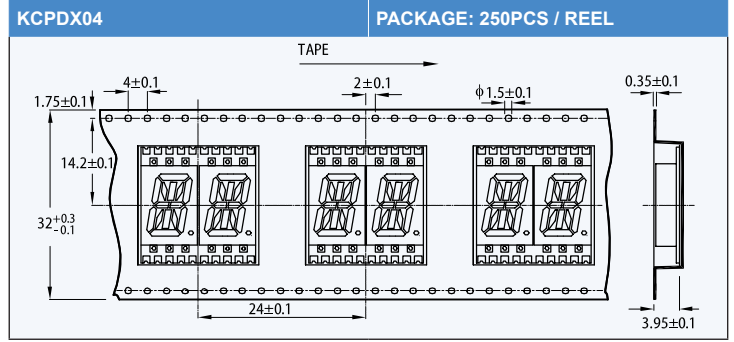

## SMD TAPE SPECIFICATIONS

NOTE: 1. All dimensions are in millimeters.

SMD TAPE SPECIFICATIONS

NOTE: 1. All dimensions are in millimeters.