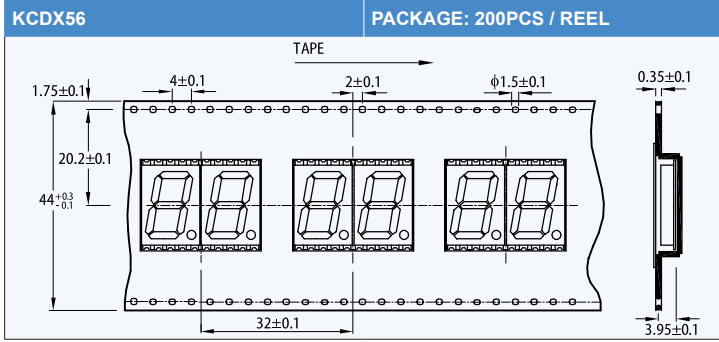

## SMD TAPE SPECIFICATIONS

NOTE: 1. All dimensions are in millimeters.

SMD TAPE SPECIFICATIONS

NOTE: 1. All dimensions are in millimeters.