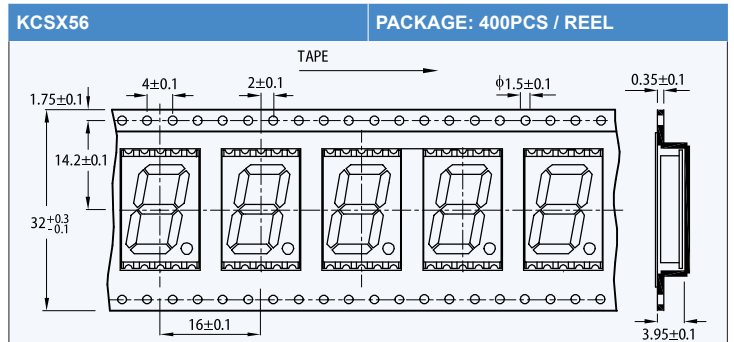

## SMD TAPE SPECIFICATIONS

NOTE: 1. All dimensions are in millimeters.

SMD TAPE SPECIFICATIONS

NOTE: 1. All dimensions are in millimeters.