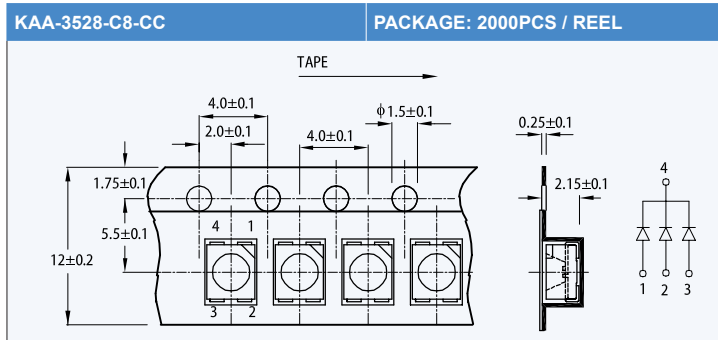

## SMD TAPE SPECIFICATIONS

NOTE: 1. All dimensions are in millimeters.

SMD TAPE SPECIFICATIONS

NOTE: 1. All dimensions are in millimeters.