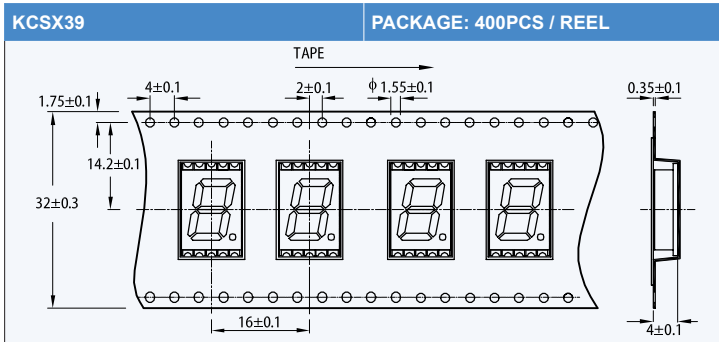

## SMD TAPE SPECIFICATIONS

NOTE: 1. All dimensions are in millimeters.

SMD TAPE SPECIFICATIONS

NOTE: 1. All dimensions are in millimeters.